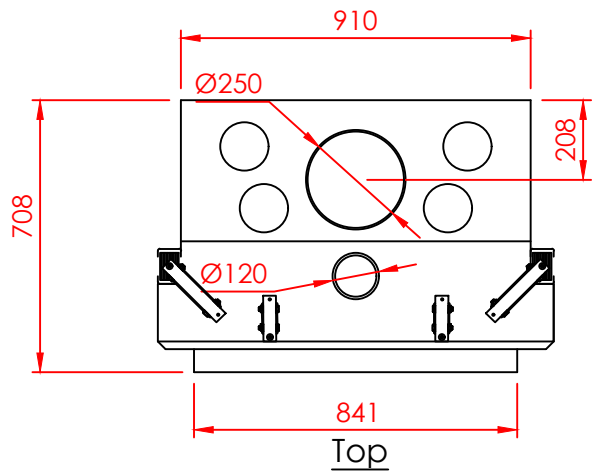

Series:	FLAT
Model:	Architectural
Type:	80x42
Specials:	AERO, SparkNet

All dimensions in mm
General dimension tolerances up to 7mm
All illustrations and drawings are protected by copyright.
Exploitation or publication, even of individual details,
only with our permission.
Technical changes and errors reserved.

REGAL FIRE

Nea Redestos, Themi, 57001
Thessaloniki GREECE
t: +30 2310 461386 f: +30 2310 461493
e: info@regal.com.gr
www.tzakiaregal.gr | www.regal.com.gr