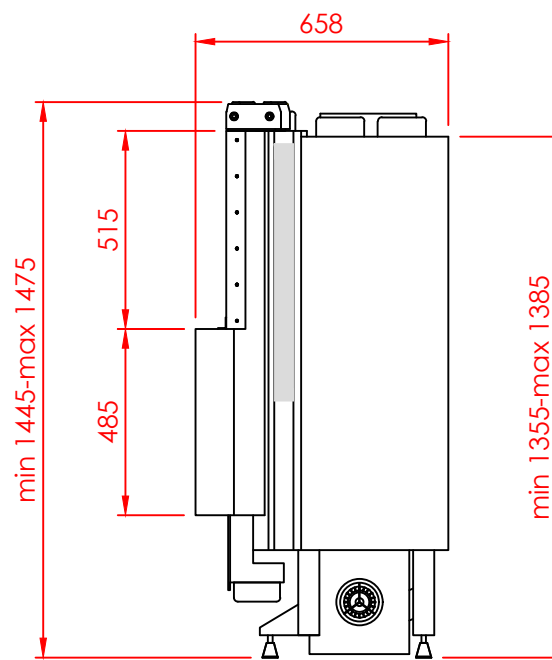

Top

Front

Side

Series:	FLAT
Model:	Architectural
Type:	80x42
Specials:	AERO

All dimensions in mm
 General dimension tolerances up to 7mm
 All illustrations and drawings are protected by copyright.
 Exploitation or publication, even of individual details,
 only with our permission.
 Technical changes and errors reserved.

All dimensions in mm
 General dimension tolerances up to 7mm
 All illustrations and drawings are protected by copyright.
 Exploitation or publication, even of individual details,
 only with our permission.
 Technical changes and errors reserved.