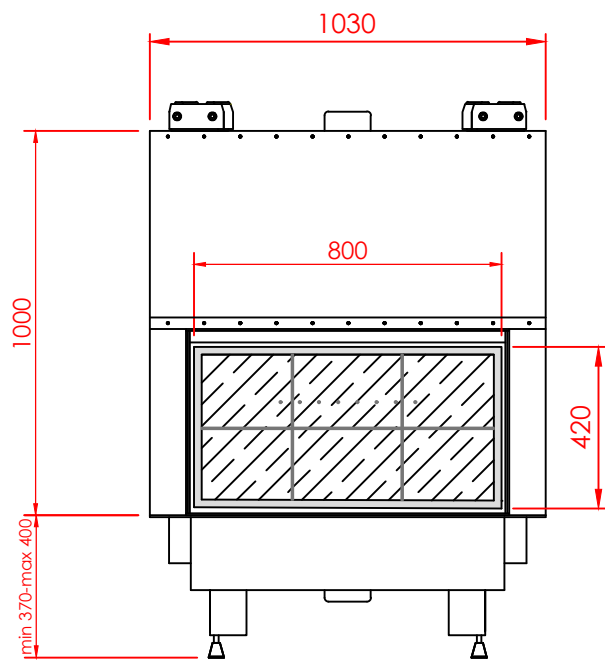

Top

Front

Side

Series:	FLAT
Model:	Architectural
Type:	80x42
Specials:	AERO

All dimensions in mm
 General dimension tolerances up to 7mm
 All illustrations and drawings are protected by copyright.
 Exploitation or publication, even of individual details,
 only with our permission.
 Technical changes and errors reserved.

All dimensions in mm
 General dimension tolerances up to 7mm
 All illustrations and drawings are protected by copyright.
 Exploitation or publication, even of individual details,
 only with our permission.
 Technical changes and errors reserved.