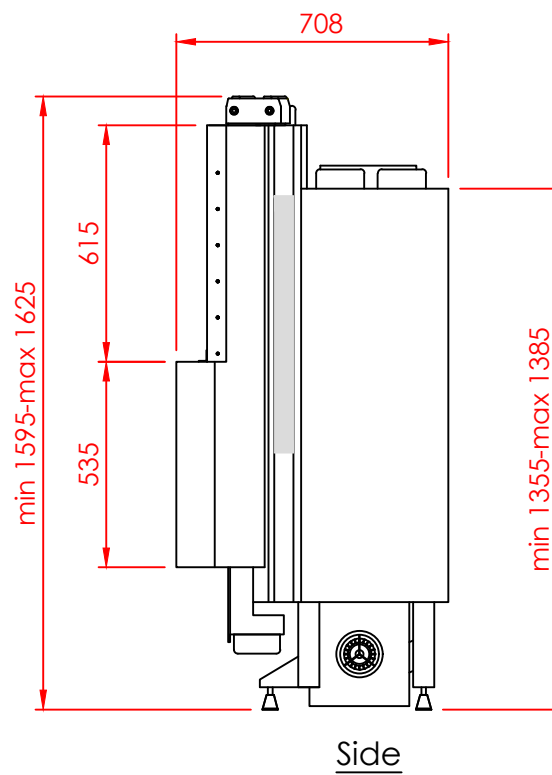

Series:	FLAT
Model:	Architectural
Type:	80x42
Specials:	AERO, SparkNet

All dimensions in mm
General dimension tolerances up to 7mm
All illustrations and drawings are protected by copyright.
Exploitation or publication, even of individual details,
only with our permission.
Technical changes and errors reserved.

REGAL FIRE

Nea Redestos, Themi, 57001
Thessaloniki GREECE
t: +30 2310 461386 f: +30 2310 461493
e: info@regal.com.gr
www.tzakiaregal.gr | www.regal.com.gr