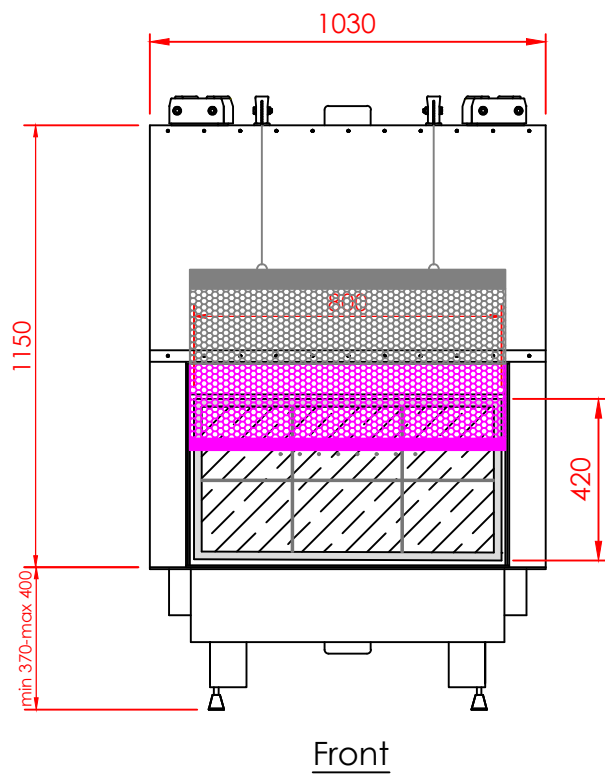

Series:	FLAT
Model:	Architectural
Type:	80x42
Specials:	AERO, SparkNet

All dimensions in mm
General dimension tolerances up to 7mm
All illustrations and drawings are protected by copyright.
Exploitation or publication, even of individual details,
only with our permission.
Technical changes and errors reserved.

REGAL FIRE

Nea Redestos, Themi, 57001
Thessaloniki GREECE
t: +30 2310 461386 f: +30 2310 461493
e: info@regal.com.gr
www.tzakiaregal.gr | www.regal.com.gr